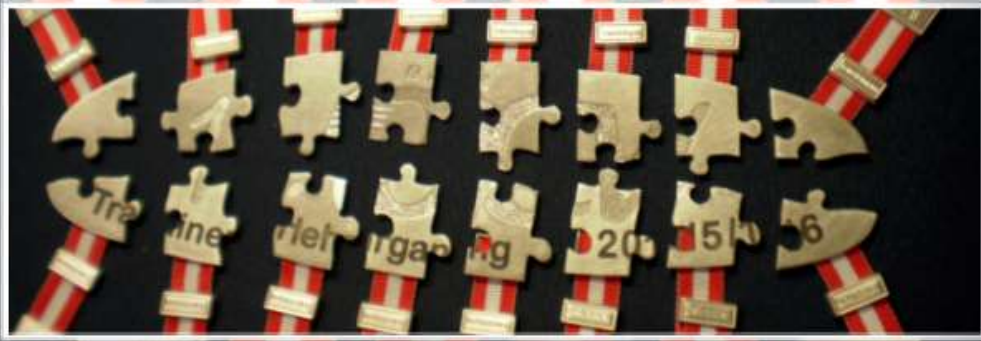

2015
2016

Mesitz

Sonderanfertigungen für
Studentenverbindungen

Handwritten text in a cursive script, likely a list of names or titles, is visible in the background of the page. The text is arranged in horizontal lines across the page.