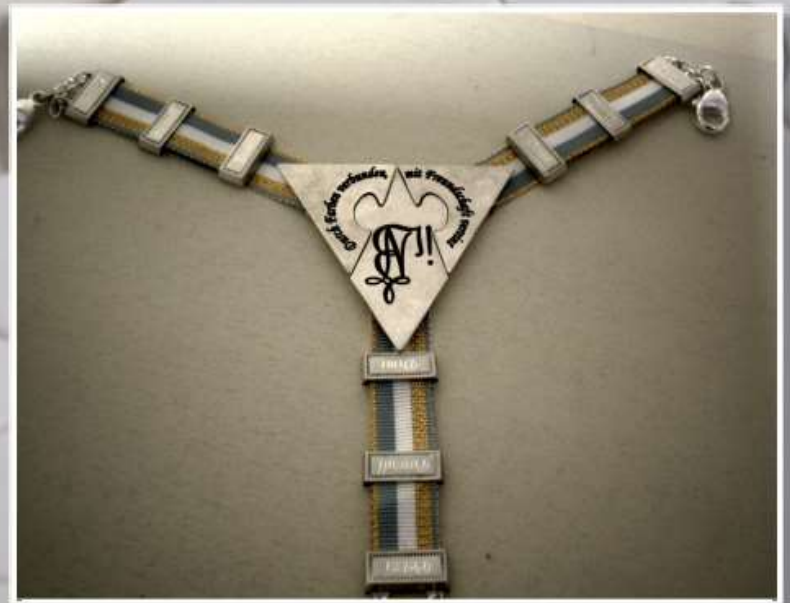

2015
2016

Mesitz

Sonderanfertigungen für
Studentenverbindungen

Handwritten text in a cursive script, likely a list of names or titles, is visible in the background of the page. The text is arranged in horizontal lines across the page.